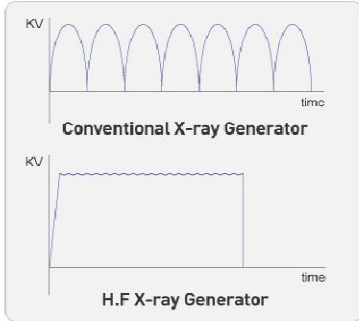

What's Difference