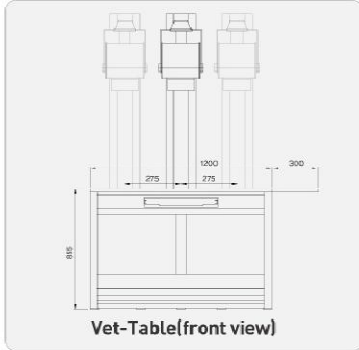

What's Difference