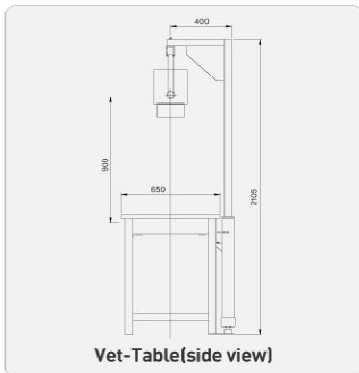

What's Difference