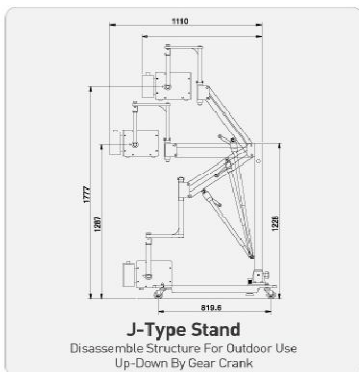

What's Difference