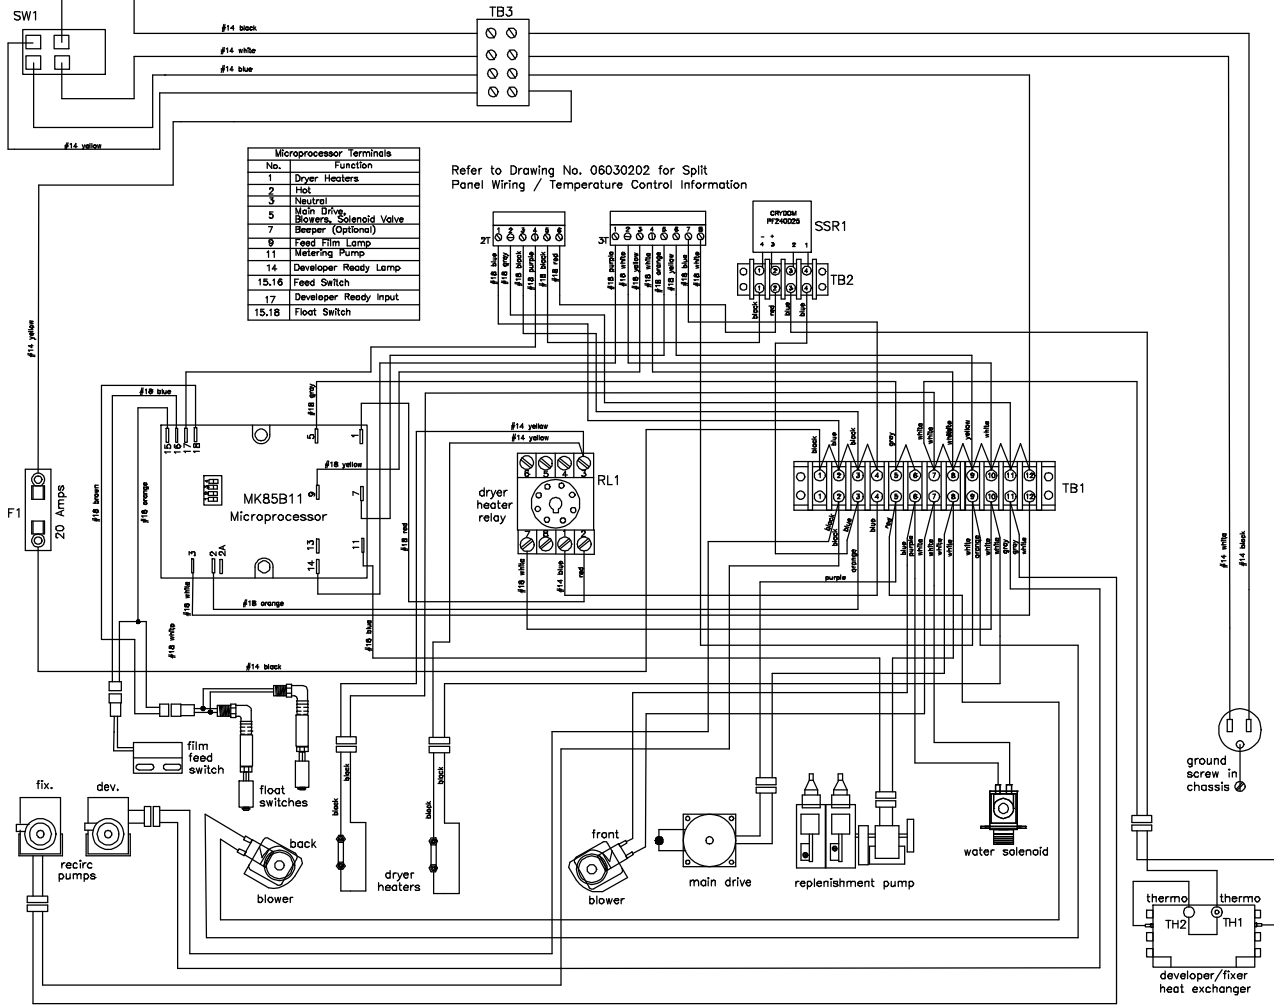

Fischer Industries, Inc.
3000S, ST/4000M 110V, Wiring Diagram

Drawing No. 06030200 10/10/05

No.	Function
1	Dryer Heaters
2	Hot
3	Neutral
5	Main Drive Solenoid Valve
7	Beeper (Optional)
8	Feed Film Lamp
11	Metering Pump
14	Developer Ready Lamp
15.16	Feed Switch
17	Developer Ready Input
15.18	Float Switch

Refer to Drawing No. 06030202 for Split Panel Wiring / Temperature Control Information